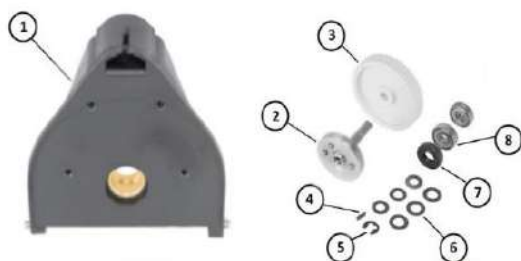

No.	Item No.	Designation	Net
1	LEO-085-024	Housing front part 100	44,40 €
2	LEO-087-025	Knife Holder Shaft	29,17 €
3	LEO-088-026	Tooth lock washer	22,97 €
4	LEO-089-027	Cylindrical pin	0,26 €
5	LEO-090-028	Fuse washer for shafts	0,21 €
6	LEO-091-029	Shims	0,23 €
7	LEO-092-030	Oil seal	6,24 €
8	LEO-093-031	Ball bearing inner Ø 7 mm	8,74 €