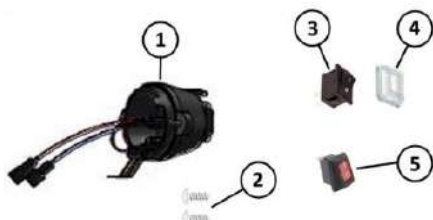

No.	Item No.	Designation	Net
1	LEO-094-032	Switch Housings	11,75 €
2	LEO-095-033	Screws Piece	0,15 €
3	LEO-036-034	Toggle switch on/off	3,28 €
4	LEO-037-035	Protective cap (L x W x H) 25 x 19 x 8 mm	1,99 €
5	LEO-039-036	Rocker switch, on-off, red, illuminated	6,96 €