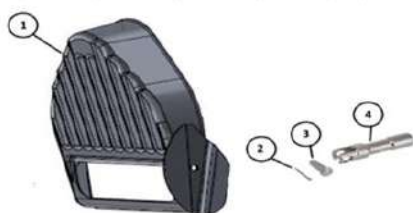

No.	Item No.	Designation	Net
1	LEO-102-048	Knife cap 100	19,59 €
2	LEO-104-049	Fuse	0,17 €
3	LEO-105-050	Joint pin.	3,20 €
4	LEO-106-051	Fork joint	6,82 €

Images may differ from the actual product. Technical specifications are subject to change.
We accept no liability for printing errors. Our general terms and conditions apply.