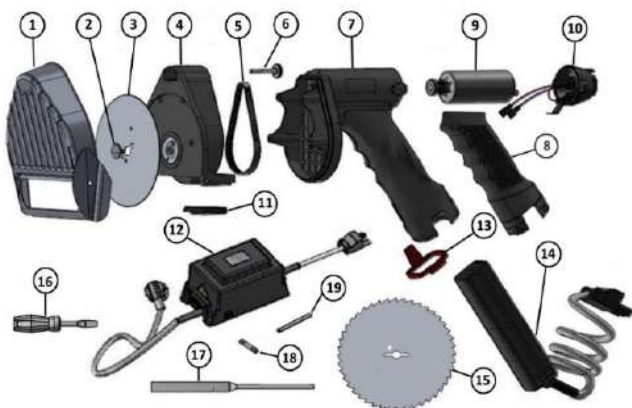

Exploded Drawing - JET 100 Leopard 90 Watt Spare Parts

No.	Item No.	Designation	Net
1	LEO-056-001	Knife cap 100	29,78 €
2	LEO-058-002	Countersunk lens head with slot, head Ø 13.5 mm M5	5,25 €
3	LEO-059-003	Round blade Ø100 mm smooth	24,29 €
4	LEO-061-004	Housing front part 100 (complete)	113,11 €
5	LEO-063-005	Timing belt 240 T	8,80 €
6	LEO-064-006	Knurled screw M5	6,20 €
7	LEO-065-007	Handle housing	50,92 €
8	LEO-066-008	Cover tray for handle	6,53 €
9	LEO-068-009	Motor complete, (18 Volt 90 Watt)	277,07 €
10	LEO-069-010	Switch housing rear rocker switch illuminated	19,02 €
11	LEO-071-011	Scraper 100	4,48 €
12	LEO-017-012	Transformer power supply 18 VDC 6.3 A 230V 50 Hz.	119,01 €
13	LEO-074-013	Locking mechanism for housing	6,12 €
14	LEO-075-014	Trunk. Sentence	39,61 €
15	LEO-076-015	Round knife Ø100 mm serrated	30,47 €
16	LEO-078-016	Slotted Screwdriver	3,60 €
17	LEO-020-017	Grinding file	10,11 €
18	LEO-016-018	Fuse 5*20mm (6.3A)	0,17 €
19	LEO-018-019	Knife Holder Pen	1,62 €