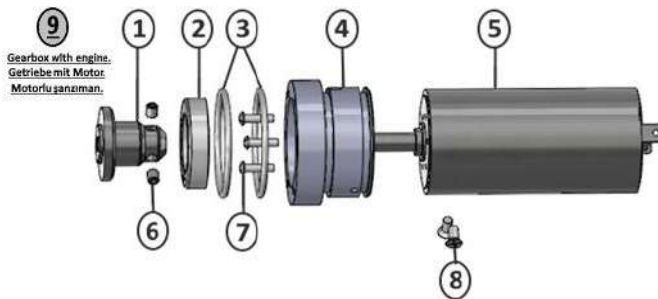

No.	Item No.	Designation	Net
1	STA-075-022	Knife shaft inside 13.2 Ø mm	27,26 €
2	STA-076-023	Shaft seal	8,93 €
3	STA-077-024	Orring	1,84 €
4	STA-078-025	Motor housing	19,12 €
5	STA-025-026	Motor 18 Volt 70 Watt	197,32 €
6	STA-027-027	Marten Screw M3	0,23 €
7	STA-028-028	Countersunk screw M2.5	0,20 €
8	STA-029-029	Screw M4	0,17 €