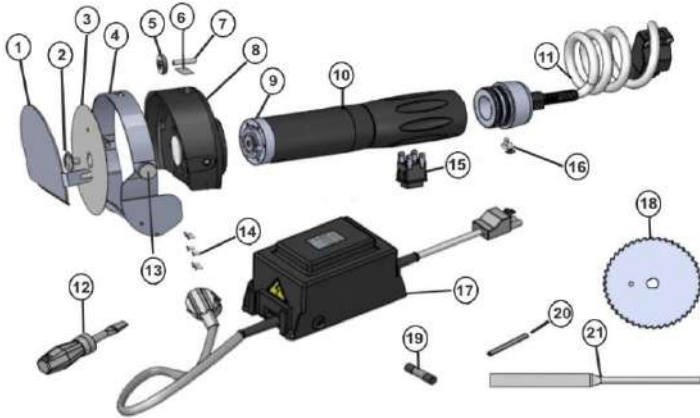

Exploded Drawing - JET 90 Star 70 Watt Spare Parts

No.	Item No.	Designation	Net
1	STA-046-001	Lid for knife housing 90 mm	27,21 €
2	STA-002-002	Flat head screws with slotted, head Ø 15 mm M5	6,25 €
3	STA-047-003	Round knife smooth outside: Ø 90 mm	25,54 €
4	STA-048-004	Ironing adjustment	29,12 €
5	STA-049-005	Knurled nut M4	4,35 €
6	STA-050-006	Knurled sheet metal	0,73 €
7	STA-051-007	Screw M4	1,74 €
8	STA-052-008	Knife housing 90 mm	55,88 €
9	STA-073-009	Motor with gearbox 18 Volt 70 Watt	321,98 €
10	STA-010-010	Straight handle	39,62 €
11	STA-011-011	Connection cable set	40,12 €
12	STA-015-012	Slotted Screwdriver	3,60 €
13	STA-053-013	Knurled screw M5	2,96 €
14	STA-054-014	Screw M 4	0,17 €
15	STA-012-015	Pressure Switch, Black, Unlit On/Off	12,40 €
16	STA-013-016	Screw M4	0,14 €
17	STA-017-017	Transformer power supply 18 VDC 6.3 A 230V 50 Hz.	119,01 €
18	STA-055-018	Round knife serrated outside: Ø 90 mm	27,54 €
19	STA-016-019	Glass tube fuse 5*20mm (6.3A)	0,17 €
20	STA-018-020	Knife Holder Pen	1,62 €
21	STA-020-021	Grinding File	10,11 €