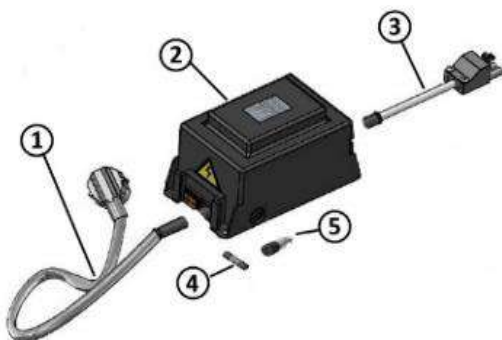

No.	Item No.	Designation	Net
1	STA-041-042	Cable with connector length: 1 meter	12,71 €
2	STA-042-043	Transformer, 18 VDC 6.3 A 230V 50 Hz.	91,25 €
3	STA-043-044	Cable plug female 30 cm	10,25 €
4	STA-044-045	Fuse 5*20 mm (6.3 A)	0,17 €
5	STA-045-046	Fuse holder of Transformer	4,63 €

Images may differ from the actual product. Technical specifications are subject to change.
We accept no liability for printing errors. Our general terms and conditions apply.