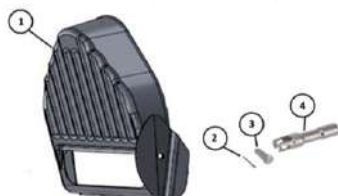

No.	Item No.	Designation	Net
1	DEL-126-048	Knife cap 120	21,77 €
2	DEL-104-049	Fuse	0,17 €
3	DEL-105-050	Joint pin.	3,20 €
4	DEL-106-051	Fork joint	6,82 €

Images may differ from the actual product. Technical specifications are subject to change.
We accept no liability for printing errors. Our general terms and conditions apply.