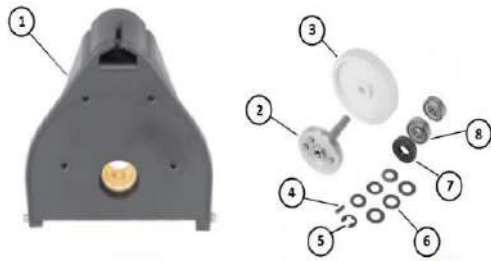

No.	Item No.	Designation	Net
1	DEL-125-024	Housing front part 120	45,70 €
2	DEL-087-025	Knife Holder Shaft	29,17 €
3	DEL-088-026	Tooth lock washer	22,97 €
4	DEL-089-027	Cylindrical pin	0,26 €
5	DEL-090-028	Fuse washer for shafts	0,21 €
6	DEL-091-029	Shims	0,23 €
7	DEL-092-030	Oil seal	6,24 €
8	DEL-093-031	Ball bearing inner Ø 7 mm	8,74 €