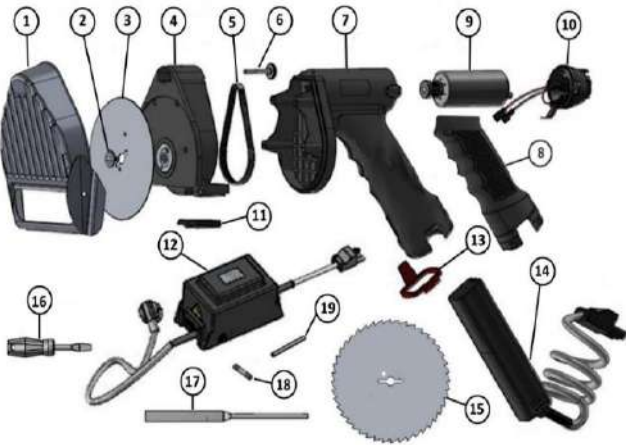

Exploded Drawing - JET 120 Delux 70 Watt

Spare Parts

No.	Item No.	Designation	Net
1	DEL-122-001	Knife cap 120	31,96 €
2	DEL-058-002	Countersunk lens head with slot, head Ø 13 mm M5	5,25 €
3	DEL-060-003	Round knife Ø120 mm smooth	25,39 €
4	DEL-123-004	Housing front part 120 (complete)	114,64 €
5	DEL-063-005	Timing belt 240 T	8,80 €
6	DEL-064-006	Knurled screw M5	6,20 €
7	DEL-065-007	Handle housing	50,92 €
8	DEL-066-008	Cover tray for handle	6,53 €
9	DEL-067-009	Motor complete, (18 Volt 70 Watt)	213,23 €
10	DEL-069-010	Rear Toggle Housing, Protective Cap	17,33 €
11	DEL-124-011	Scraper 120	5,38 €
12	DEL-017-012	Transformer power supply 18 VDC 6.3 A 230V 50 Hz.	119,01 €
13	DEL-108-013	Locking mechanism for housing	6,12 €
14	DEL-109-014	Trunk. Sentence	39,61 €
15	DEL-112-015	Round knife Ø120 mm serrated	31,92 €
16	DEL-015-016	Slotted Screwdriver	3,60 €
17	DEL-020-017	Grinding File	10,11 €
18	DEL-016-018	Glass tube fuse 5*20mm (6.3A)	0,17 €
19	DEL-018-019	Knife Holder Pen	1,62 €