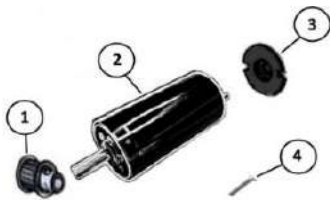

No.	Item No.	Designation	Net
1	DEL-082-020	Tooth lock washer	12,77 €
2	DEL-025-021	Motor 18 Volt 90 Watt	197,32 €
3	DEL-083-022	Engine Protective Cover	2,74 €
4	DEL-084-023	Screw M2.5	0,20 €