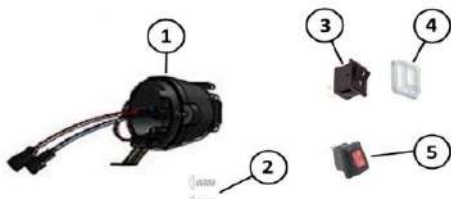

No.	Item No.	Designation	Net
1	DEL-094-032	Switch Housings	11,75 €
2	DEL-095-033	Screws Piece	0,15 €
3	DEL-036-034	Toggle switch on/off	1,99 €
4	DEL-037-035	Protective cap (L x W x H) 25 x 19 x 8 mm	1,99 €
5	DEL-039-036	Rocker switch, on-off, red, illuminated	6,96 €