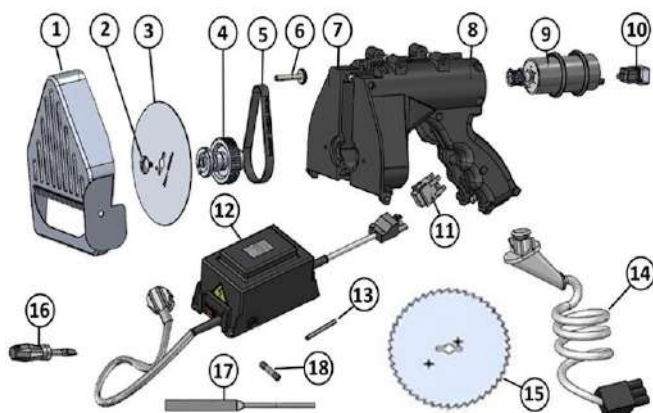

Exploded Drawing - JET 120 Herkules 90 Watt

Spare Parts

No.	Item No.	Designation	Net
1	HER-062-001	Knife cap stainless steel 120	31,96 €
2	HER-058-002	Countersunk lens head with slot, head Ø 13.5 mm M5	5,25 €
3	HER-060-003	Round knife Ø120 mm smooth	25,39 €
4	HER-103-004	Gearbox drive complete.	89,61 €
5	HER-057-005	Timing belt 225 T	12,17 €
6	HER-070-006	Knurled screw M5	6,20 €
7	HER-079-007	Right Cases	43,53 €
8	HER-080-008	Left housing.	43,53 €
9	HER-086-009	Motor complete, (18 Volt 90 Watt)	280,95 €
10	HER-072-010	Rocker switch, on-off, red, illuminated	6,96 €
11	HER-012-011	Pressure Switch, Black, Unlit On/Off	12,40 €
12	HER-017-012	Transformer power supply 18 VDC 6.3 A 230V 50 Hz.	119,01 €
13	HER-018-013	Knife Holder Pen	1,62 €
14	HER-111-014	Trunk. Sentence	29,82 €
15	HER-112-015	Round knife Ø120 mm serrated	31,92 €
16	HER-015-016	Screwdriver Slotted	3,60 €
17	HER-020-017	Grinding file	10,11 €
18	HER-016-018	Fuse 6.3 A	0,17 €