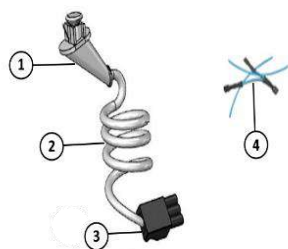

No.	Item No.	Designation	Net
1	HER-118-038	Anti-kink grommet	8,25 €
2	HER-100-039	Cable 1.5 meters	8,13 €
3	HER-101-040	Connector 3 pin (male)	7,06 €
4	HER-119-041	Connection cable with flat connector sleeve	6,38 €