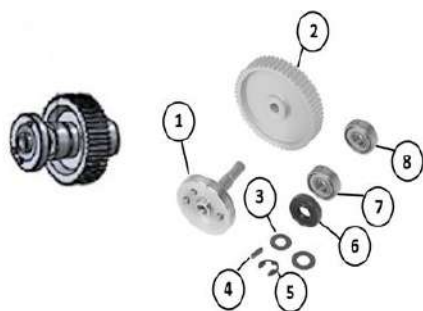

Exploded Drawing - JET 120 Herkules 90 Watt

Spare Parts

No.	Item No.	Designation	Net
1	HER-062-001	Knife cap stainless steel 120	31,96 €
2	HER-058-002	Countersunk lens head with slot, head Ø 13.5 mm M5	5,25 €
3	HER-060-003	Round knife Ø120 mm smooth	25,39 €
4	HER-103-004	Gearbox drive complete.	89,61 €
5	HER-057-005	Timing belt 225 T	12,17 €
6	HER-070-006	Knurled screw M5	6,20 €
7	HER-079-007	Right Cases	43,53 €
8	HER-080-008	Left housing.	43,53 €
9	HER-086-009	Motor complete, (18 Volt 90 Watt)	280,95 €
10	HER-072-010	Rocker switch, on-off, red, illuminated	6,96 €
11	HER-012-011	Pressure Switch, Black, Unlit On/Off	12,40 €
12	HER-017-012	Transformer power supply 18 VDC 6.3 A 230V 50 Hz.	119,01 €
13	HER-018-013	Knife Holder Pen	1,62 €
14	HER-111-014	Trunk. Sentence	29,82 €
15	HER-112-015	Round knife Ø120 mm serrated	31,92 €
16	HER-015-016	Screwdriver Slotted	3,60 €
17	HER-020-017	Grinding file	10,11 €
18	HER-016-018	Fuse 6.3 A	0,17 €

No.	Item No.	Designation	Net
1	HER-044-019	Tooth lock washer	12,77 €
2	HER-026-020	Motor 18 Volt 90 Watt	261,16 €
3	HER-113-021	Engine Protective Cover	2,74 €
4	HER-084-022	Countersunk screw M2.5	0,20 €
5	HER-081-023	Orring	1,84 €

No.	Item No.	Designation	Net
1	HER-114-024	Knife Holder Shaft	36,24 €
2	HER-115-025	Tooth lock washer	27,97 €
3	HER-091-026	Passscheibe	0,23 €
4	HER-089-027	Cylindrical pin	0,26 €
5	HER-090-028	Lock washer for shaft	0,21 €
6	HER-116-029	Oil seal	6,24 €
7	HER-093-030	Ball bearing inner Ø 7 mm	8,74 €
8	HER-117-031	Ball bearing inner Ø 6 mm	9,51 €