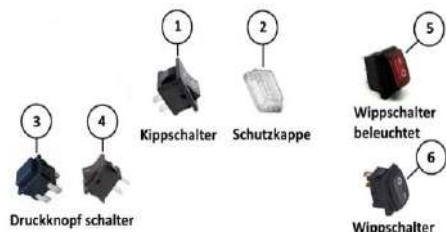

No.	Item No.	Designation	Net
1	HER-036-032	Toggle switch on/off	3,28 €
2	HER-037-033	Protective cap (L x W x H) 25 x 19 x 8 mm	1,99 €
3	HER-012-034	Pressure Switch, Black, Unlit On/Off	12,40 €
4	HER-038-035	Pressure Switch, Black, On-Off-On	3,40 €
5	HER-039-036	Rocker switch, on-off, red, illuminated	6,96 €
6	HER-040-037	Rocker switch, on-off, black, unlit	4,96 €