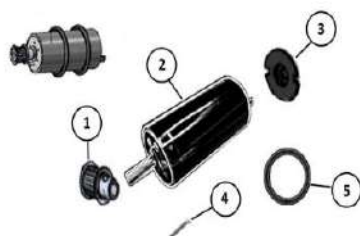

2 x Fuse 6.3 A. 1 x Knife Screw. 1 x Pin.

1 x Instructions for use.

Delivery package weight: 5.5 kg LxWxH 400x250x160 mm

Model: JET 120 Herkules (III)							
Item No.	Hand-held cutting device	Knife	Power W	Daily Output	Cut mm	Voltage	Net
DBS-HER-003	1270 gr.	120 Ø mm	90 W	150 kg	0-10 mm	230V 50 Hz	808,15 €

Exploded Drawing - JET 120 Herkules 90 Watt

Spare Parts

No.	Item No.	Designation	Net
1	HER-062-001	Knife cap stainless steel 120	31,96 €
2	HER-058-002	Countersunk lens head with slot, head Ø 13.5 mm M5	5,25 €
3	HER-060-003	Round knife Ø120 mm smooth	25,39 €
4	HER-103-004	Gearbox drive complete.	89,61 €
5	HER-057-005	Timing belt 225 T	12,17 €
6	HER-070-006	Knurled screw M5	6,20 €
7	HER-079-007	Right Cases	43,53 €
8	HER-080-008	Left housing.	43,53 €
9	HER-086-009	Motor complete, (18 Volt 90 Watt)	280,95 €
10	HER-072-010	Rocker switch, on-off, red, illuminated	6,96 €
11	HER-012-011	Pressure Switch, Black, Unlit On/Off	12,40 €
12	HER-017-012	Transformer power supply 18 VDC 6.3 A 230V 50 Hz.	119,01 €
13	HER-018-013	Knife Holder Pen	1,62 €
14	HER-111-014	Trunk. Sentence	29,82 €
15	HER-112-015	Round knife Ø120 mm serrated	31,92 €
16	HER-015-016	Screwdriver Slotted	3,60 €
17	HER-020-017	Grinding file	10,11 €
18	HER-016-018	Fuse 6.3 A	0,17 €